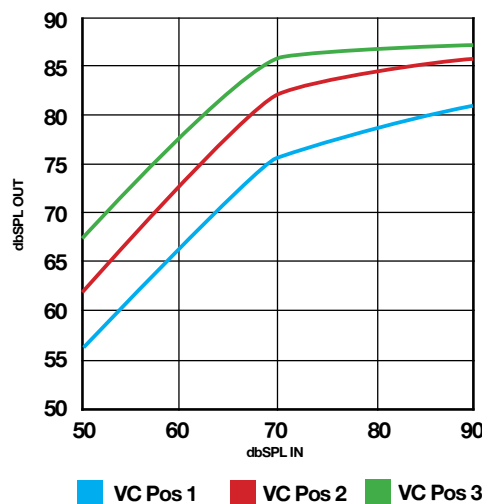

Mino CENS®

Universal Electronic Hearing Protection

Universal fit hearing protection that fits neatly into the ear canal, providing ambient awareness through low level amplification with loud sound suppression. Simple operation via a push-button toggles through 3 pre-set volume levels to best suit each individual user. Interchangeable ear tips of various sizes provide a high fit rate and comfort.

Features

- Universal fit
- Simple operation
- Extraction cord
- Digital DSP
- Replaceable tips
- Low level gain
- Tone indicators
- Low battery warning

Battery Type

Zinc Air 10A - 1.4V

Battery Life

Up to 50 hours continuous battery life

Weight

1.2g (excluding battery)

Audio

Maximum output 86dB
VC Position 1 = 5dB
VC Position 2 = 11dB
VC Position 3 = 18dB

Tip Replacement Force

>5 Newtons